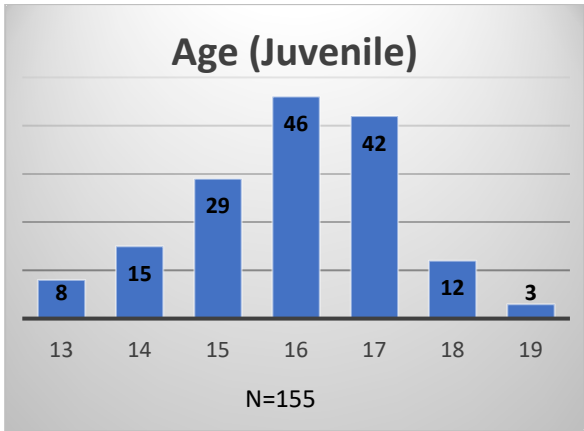

Daily Data Dashboard – June 12, 2023

Demographics for JTDC Population

Monday Morning Midnight Count

Total # of probation Involved youth¹: 1,221

¹ Probation Active: Any youth who is pending sentencing with an active social history, has been formally placed on probation or supervision with Cook County Juvenile Probation on the date of the report.

*Age, Gender and Race for Criminal Court population (N=1) is not represented in this report.

Data sources: cFive Supervisor – Probation Population and RMIS – JTDC Population

Daily Data Dashboard – June 12, 2023
Demographics for JTDC Population
Monday Morning Midnight Count