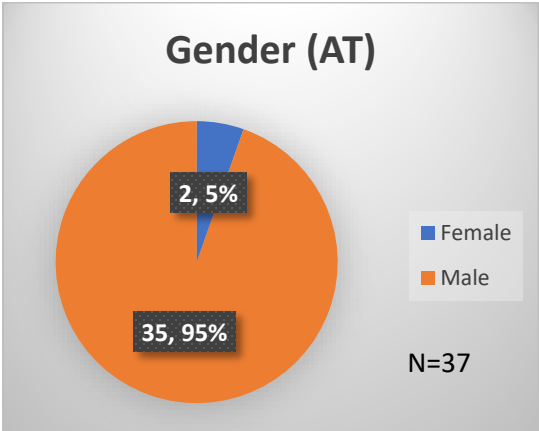

Daily Data Dashboard – June 12, 2023

Demographics for JTDC Population

Monday Morning Midnight Count

Total # of probation Involved youth¹: 1,221

¹ Probation Active: Any youth who is pending sentencing with an active social history, has been formally placed on probation or supervision with Cook County Juvenile Probation on the date of the report.

*Age, Gender and Race for Criminal Court population (N=1) is not represented in this report.

Data sources: cFive Supervisor – Probation Population and RMIS – JTDC Population

Daily Data Dashboard – June 12, 2023
Demographics for JTDC Population
Monday Morning Midnight Count