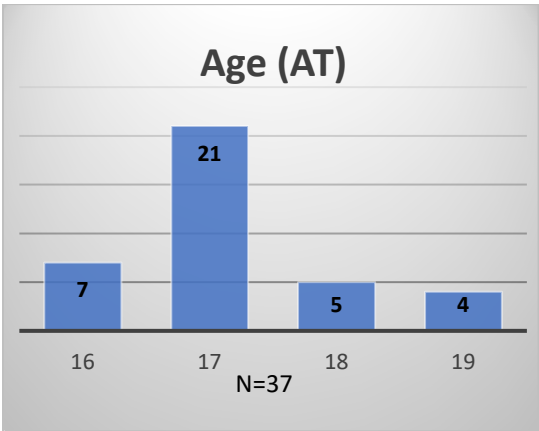

Daily Data Dashboard – June 12, 2023

Demographics for JTDC Population

Monday Morning Midnight Count

Total # of probation Involved youth¹: 1,221

¹ Probation Active: Any youth who is pending sentencing with an active social history, has been formally placed on probation or supervision with Cook County Juvenile Probation on the date of the report.

*Age, Gender and Race for Criminal Court population (N=1) is not represented in this report.

Data sources: cFive Supervisor – Probation Population and RMIS – JTDC Population

Daily Data Dashboard – June 12, 2023
Demographics for JTDC Population
Monday Morning Midnight Count