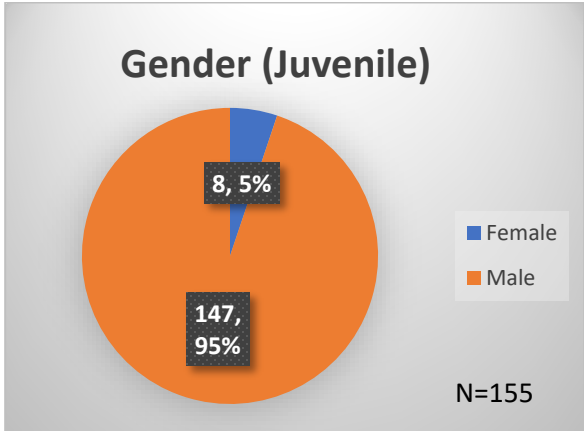

Daily Data Dashboard – June 12, 2023

Demographics for JTDC Population

Monday Morning Midnight Count

Total # of probation Involved youth¹: 1,221

¹ Probation Active: Any youth who is pending sentencing with an active social history, has been formally placed on probation or supervision with Cook County Juvenile Probation on the date of the report.

*Age, Gender and Race for Criminal Court population (N=1) is not represented in this report.

Data sources: cFive Supervisor – Probation Population and RMIS – JTDC Population

Daily Data Dashboard – June 12, 2023
Demographics for JTDC Population
Monday Morning Midnight Count