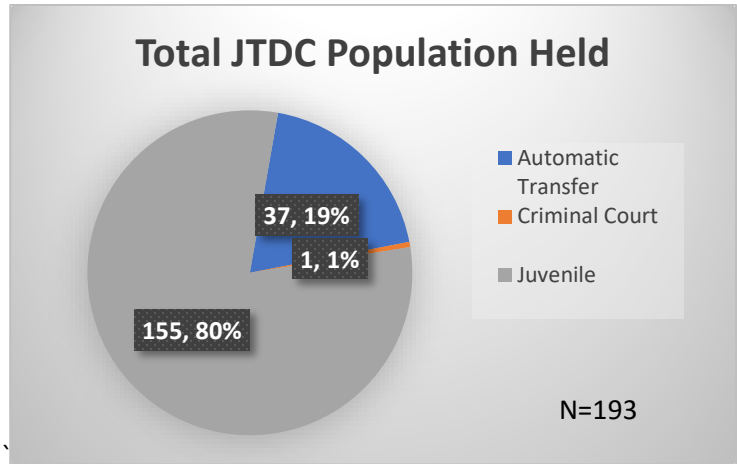

Daily Data Dashboard – June 12, 2023

Demographics for JTDC Population

Monday Morning Midnight Count

Total # of probation Involved youth¹: 1,221

¹ Probation Active: Any youth who is pending sentencing with an active social history, has been formally placed on probation or supervision with Cook County Juvenile Probation on the date of the report.

*Age, Gender and Race for Criminal Court population (N=1) is not represented in this report.

Data sources: cFive Supervisor – Probation Population and RMIS – JTDC Population

Daily Data Dashboard – June 12, 2023
Demographics for JTDC Population
Monday Morning Midnight Count